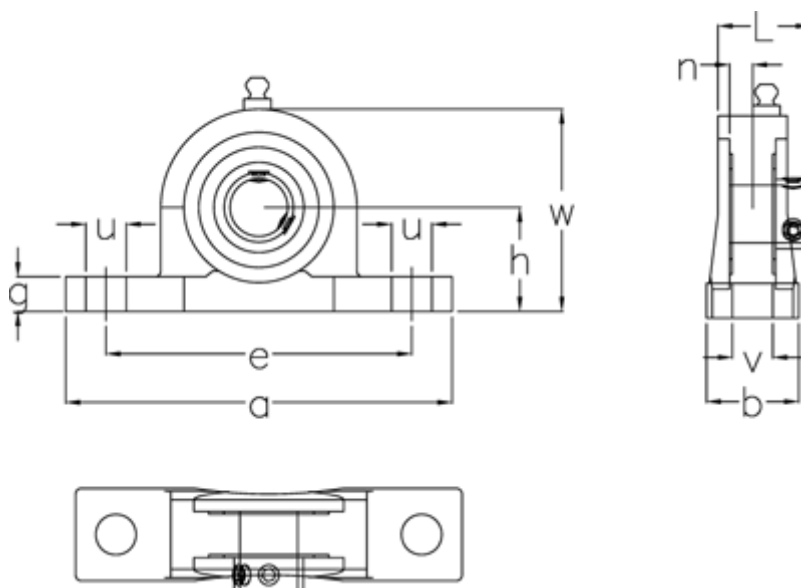

Data Sheet

Article number: 54810022071

Description: Pillow block SS UCP207 LDK f/shaft dia.35 mm
All stainless, matt

Measures

a	= 167	L	= 42.9
b	= 48	Nominal drive	= 17.5
Bearing	= SUC207	u	= 21
Bolt size	= M14	v	= 17
e	= 127	w	= 92
g	= 17	Weight	= 1.44
h	= 47.6		
Housing	= SP207		